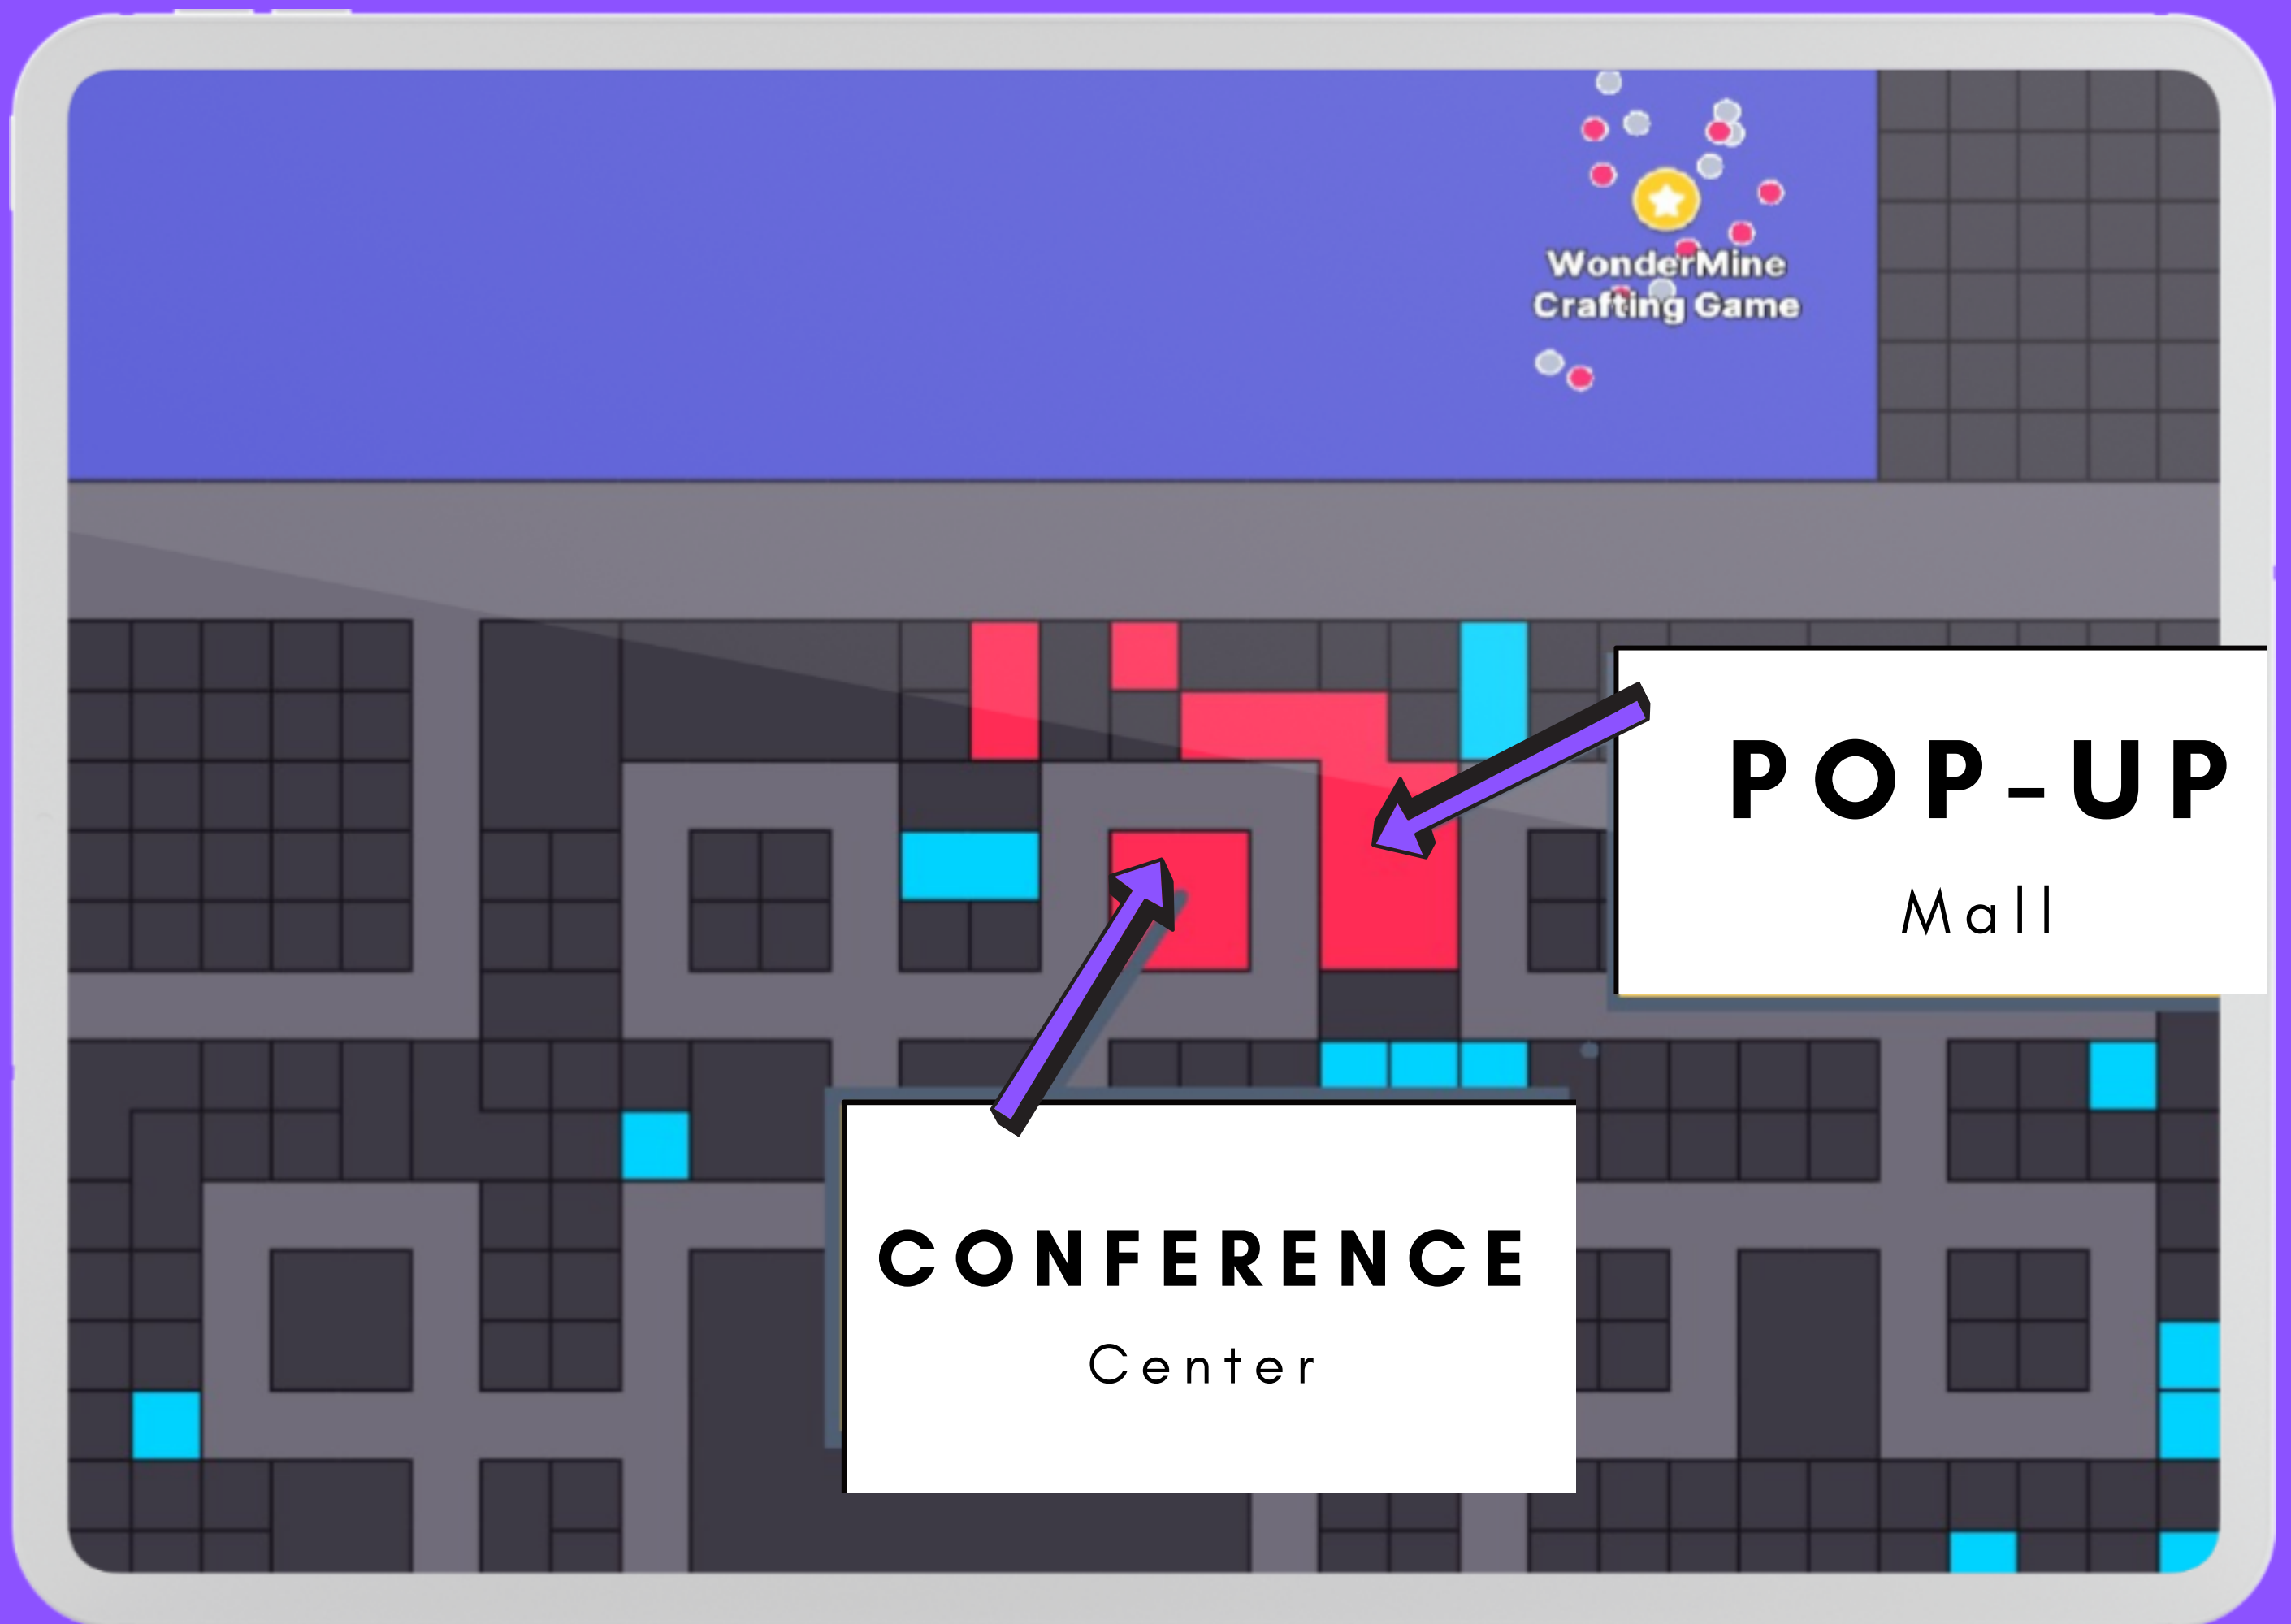

DECENTRALAND VENUES

16 Parcels Close to WonderMine
which has the largest footfall